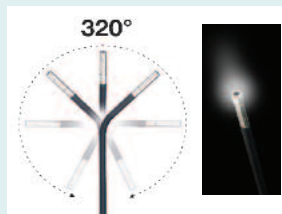

High Definition Wireless Articulating VideoScopes

6mm diameter camera with 320° articulating tip for best viewing angle
Easy one-hand operation of the articulating camera tip facilitates viewing in obstructed areas where standard camera tips cannot access. Images and videos are viewed on the large high resolution color display and can be stored in SD memory card (included)

Features:

- A built-in wireless transmitter in your camera cable control allows you to transmit video up to 100ft (30m) from the measurement point to your monitor
- 6mm diameter camera head with 1m semi-rigid cable retains configured shape
- 5.7" color LCD TFT with high definition 640 x 480 resolution
- 320° camera probe rotation
- Water-proof (IP57) camera head and (IP67) housing; Housing is drop-proof (2m)
- Four bright LED lamps with dimmer to illuminate viewed object
- Glare-free close-up field of view
- SD memory card included to store >14,600 images
- Video recording (up to 4 hours) with Voice annotation
- AV output for viewing images and video directly on a monitor
- Video and images can be transferred to a PC via the SD card or USB output

Includes Wireless transmitter, SD memory card, 3.7V rechargeable Li-Polymer battery, patch cable, AC adaptor, USB and AV cables, 6mm articulating camera tip with cable, and hard carrying case

Articulating (6mm diameter) camera tip adjusts up to 320° viewing angle with four built-in bright LED lights illuminate dark areas

Specifications	
Camera	
Minimum Focus distance	2.36" (60mm); macro: 0.59" (15mm)
Field of View	65°
Shaft diameter	0.24" (6mm)
Working length	39" (1m)
Camera Tip bending	320° (from straight position 160° left, 160° right)
Borescope	
LCD Screen Type	5.7" color TFT
Pixels	640 x 480 (High Definition)
SD Card	1GB (included)
Operating	4 hours